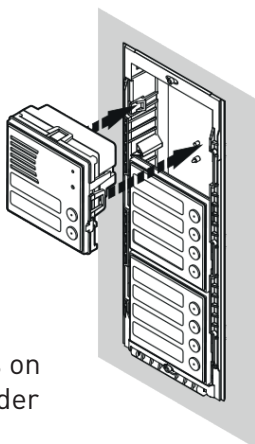

OUTDOOR STATIONS

Ref. 1148/11

- → Synthesi S2 module with 1 button
- → Front treatment: polished anodised aluminium like inox
- → Degree of protection IP 42
- → Dimensions of name tag (W x H): 67 x 12,5 mm - 2,63 x 0,49 in
- → Dimensions (H x W): 90 x 90 mm - 3,54 x 3,54 in

Ref. 1148/12

- → Synthesi S2 module with 2 buttons
- → Front treatment: polished anodised aluminium like inox
- → Degree of protection IP 42
- → Dimensions of name tag (W x H): 67 x 12,5 mm - 2,63 x 0,49 in
- → Dimensions (H x W): 90 x 90 mm - 3,54 x 3,54 in

Ref. 1148/13

- → Synthesi S2 module with 3 buttons
- → Front treatment: polished anodised aluminium like inox
- → Degree of protection IP 42
- → Dimensions of name tag (W x H): 67 x 12,5 mm - 2,63 x 0,49 in
- → Dimensions (H x W): 90 x 90 mm - 3,54 x 3,54 in

Ref. 1148/14

- → Synthesi S2 module with 4 buttons
- → Front treatment: polished anodised aluminium like inox
- → Degree of protection IP 42
- → Dimensions of name tag (W x H): 67 x 12,5 mm - 2,63 x 0,49 in
- → Dimensions (H x W): 90 x 90 mm - 3,54 x 3,54 in

Ref. 1148/50

- → Synthesi S2 house number module
- → Front treatment: polished anodised aluminium - colour steel
- → Degree of protection IP 42
- → Dimensions of name tag (W x H): 73 x 73 mm - 2,87 x 2,87 in
- → Dimensions (H x W): 90 x 90 mm - 3,54 x 3,54 in

Ref. 1148/59

- → Synthesi S2 blank module
- → Front treatment: polished anodised aluminium - colour steel
- → Degree of protection IP 42
- → Dimensions (H x W): 90 x 90 mm - 3,54 x 3,54 in

Fit the modules on the module holder