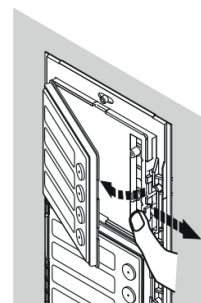

Fit the name tags on the removable front