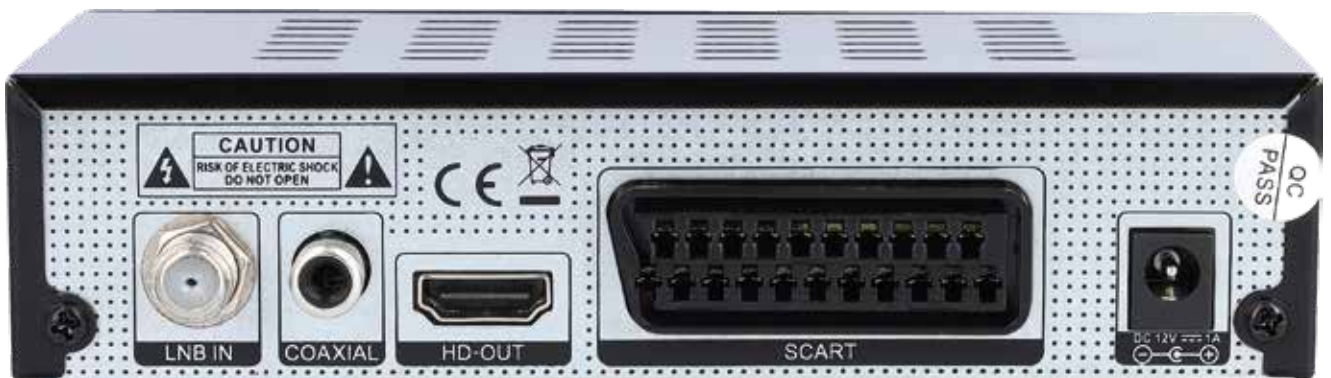

Digital HD Satellite Receiver

DOCS
DIGITAL ONE CABLE SOLUTION

EASYFIND
DIGITAL

DVB S2®