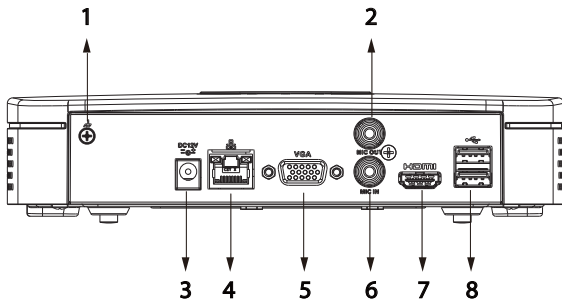

Port

Audio Input	1
Audio Output	1
HDD Interface	1 SATA port, up to 16 TB. The maximum HDD capacity varies with environment temperature
USB	2 rear USB 2.0 ports
HDMI	1
VGA	1
Network Port	1 × RJ-45, 10/100 Mbps self-adaptive Ethernet port

General

Power Supply	12 VDC, 1.5 A
Power Consumption	Total output of NVR is ≤ 10 W (without HDD)
Net Weight	0.42 kg (0.93 lb)
Gross Weight	1.03 kg (2.27 lb)
Product Dimensions	204.6 mm × 206.4 mm × 45.6 mm (8.06" × 8.13" × 1.80") (W × L × H)
Packaging Dimensions	96 mm × 364 mm × 261 mm (3.78" × 14.33" × 10.28") (W × L × H)
Operating Temperature	-10 °C to +55 °C (14 °F to +131 °F)
Operating Humidity	10%–93% (RH)
Installation	Rack or desktop
Certifications	CE: EN62368-1; EN55032; EN55024; EN55035; EN61000-3-2; EN61000-3-3; EN50130-4 FCC: Part 15 Subpart B

Ordering Information

Type	Model	Description
8 Channel NVR	DHI-NVR2108-S3	8 Channel Smart 1U 1HDD Network Video Recorder

Dimensions (mm[inch])

Panels

- |               |                            |
|---------------|----------------------------|
| 1 Ground      | 2 AUDIO OUT, RCA Connector |
| 3 Power Input | 4 Network Port             |
| 5 VGA Port    | 6 AUDIO IN, RCA Connector  |
| 7 HDMI Port   | 8 USB Ports                |