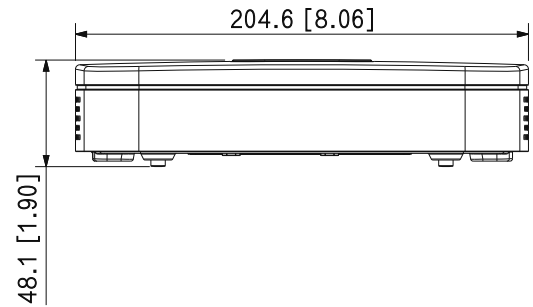

Alarm

General Alarm	Motion detection; privacy masking; video loss; PIR alarm
Anomaly Alarm	Camera offline; storage error; disk full; IP conflict; MAC conflict; login lock; cyber security exception
Intelligent Alarm	Perimeter protection; SMD Plus
Alarm Linkage	Recording; snapshot; buzzer; log; preset; email; tour

Port

Audio Input	1
Audio Output	1
HDD Interface	1 SATA port, up to 16 TB. The maximum HDD capacity varies with environment temperature
USB	2 rear USB 2.0 ports
HDMI	1
VGA	1
Network Port	1 × RJ-45, 10/100 Mbps self-adaptive Ethernet port

General

Power Supply	12 VDC, 1.5 A
Power Consumption	Total output of NVR is ≤ 10 W (without HDD)
Net Weight	0.42 kg (0.93 lb)
Gross Weight	1.03 kg (2.27 lb)
Product Dimensions	204.6 mm × 206.4 mm × 45.6 mm (8.06" × 8.13" × 1.80") (W × L × H)
Packaging Dimensions	96 mm × 364 mm × 261 mm (3.78" × 14.33" × 10.28") (W × L × H)
Operating Temperature	-10 °C to +55 °C (14 °F to +131 °F)
Operating Humidity	10%–93% (RH)
Installation	Rack or desktop
Certifications	CE: EN62368-1; EN55032; EN55024; EN55035; EN61000-3-2; EN61000-3-3; EN50130-4 FCC: Part 15 Subpart B

Ordering Information

Type	Model	Description
8 Channel NVR	DHI-NVR2108-S3	8 Channel Smart 1U 1HDD Network Video Recorder

Dimensions (mm[inch])