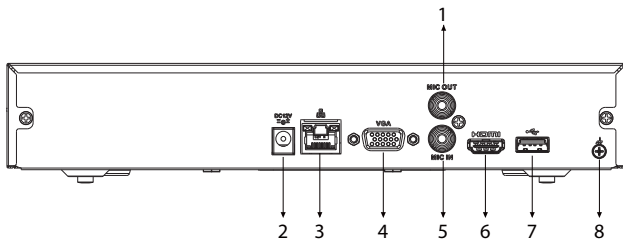

Panels

1 AUDIO OUT, RCA Connector	2 Power Input
3 Network Port	4 VGA Port
5 AUDIO IN, RCA Connector	6 HDMI Port
7 USB Port	8 Ground