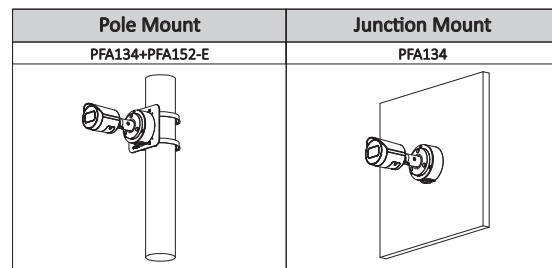

Structure

Casing	Metal
Dimensions	166.2 mm × Φ70 mm (6.54" × Φ2.76")
Net Weight	0.48 kg (1.1 lb)
Gross Weight	0.57 kg (1.3 lb)

Ordering Information

Type	Part Number	Description
4MP Camera	DH-IPC-HFW2431SP-S-S2	4MP Lite IR Fixed-focal Bullet Network Camera, PAL
	DH-IPC-HFW2431SN-S-S2	4MP Lite IR Fixed-focal Bullet Network Camera, NTSC
Accessories (optional)	PFA134	Junction Box
	PFA152-E	Pole Mount
	PFM321D	DC12V1A Power Adapter
	LR1002-1ET/1EC	Single-port Long Reach Ethernet over Coax Extender
	PFM900-E	Integrated Mount Tester
	PFM114	TLC SD Card

Accessories

Optional:

Dimensions (mm[inch])