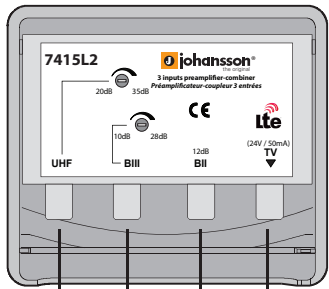

How to make your connections

Branchements