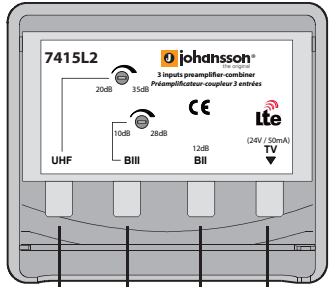

How to make your connections

Branchements

- (1) = To UHF antenna
Vers antenne UHF
- (2) = To BIII antenna
Vers antenne BIII
- (3) = To BII antenna
Vers antenne BII
- (4) = To TV (+24V)
Vers TV (+24V)

(1) (2) (3) (4)