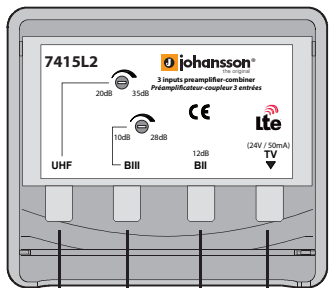

How to make your connections

Branchements