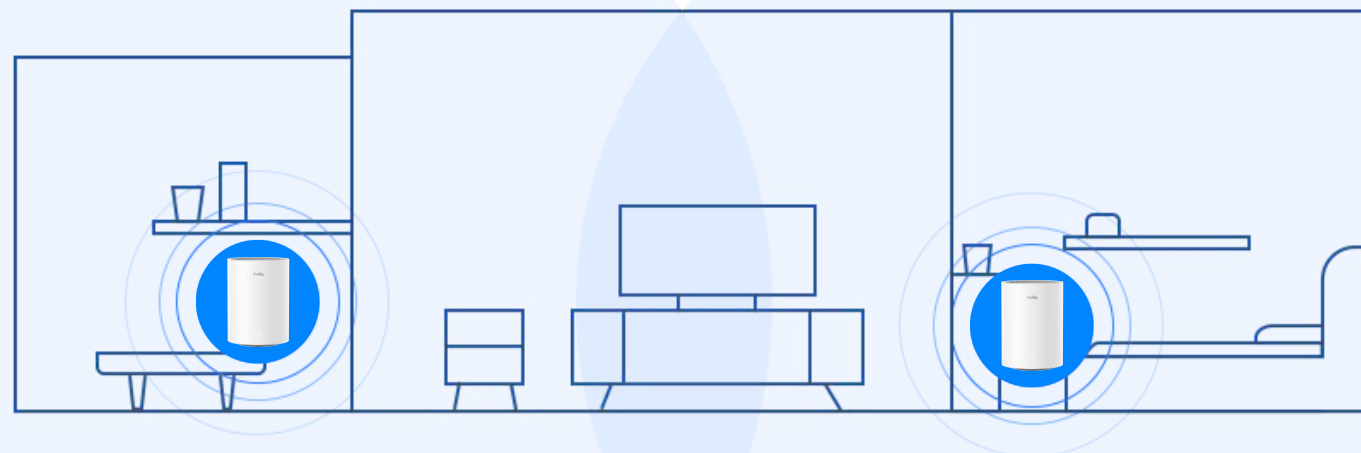

# Whole Home Mesh, Dead Zone Killer

With Cudy Mesh Wi-Fi 6 System, you'll enjoy advanced whole home WiFi designed to deliver smooth video streaming and fast online gaming to more devices at the same time. Experience the next generation of WiFi 6, perfect for medium to large homes up to 5,500 sq.ft. Want more coverage? Simply add another one.