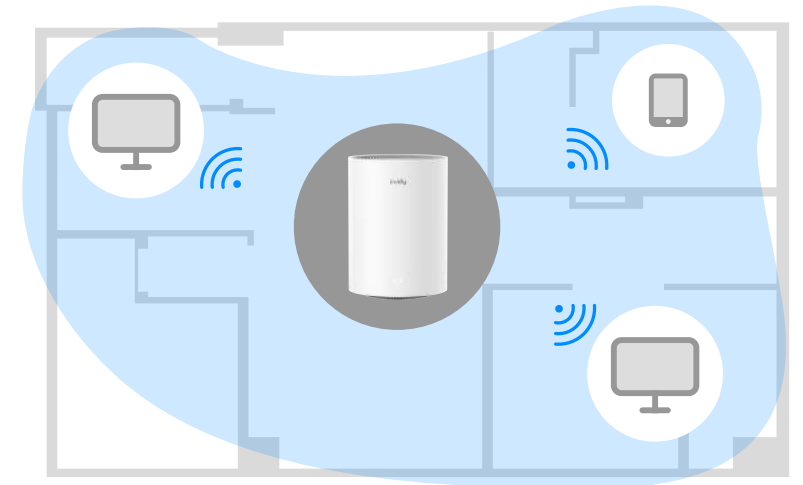

# Whole Home Mesh, Dead Zone Killer

With Cudy Mesh Wi-Fi 6 System, you'll enjoy advanced whole home WiFi designed to deliver smooth video streaming and fast online gaming to more devices at the same time. Experience the next generation of WiFi 6, perfect for medium to large homes up to 5,500 sq.ft. Want more coverage? Simply add another one.

Apartment

Multi-Story Home

1201 Mbps (5 GHz)

574 Mbps (2.4 GHz)

Up to 1.8Gbps Wi-Fi 6 Speed: Enjoy smooth streaming, downloading, and gaming with extremely fast Wi-Fi 6 Speed.

More Devices: Wi-Fi 6 uses OFDMA to improve capacity and efficiency of your network, so more devices can connect without slowing down your Wi-Fi.

## Features

Extensive Coverage: Beamforming, and four antennas combine to deliver focused reception to devices far away.