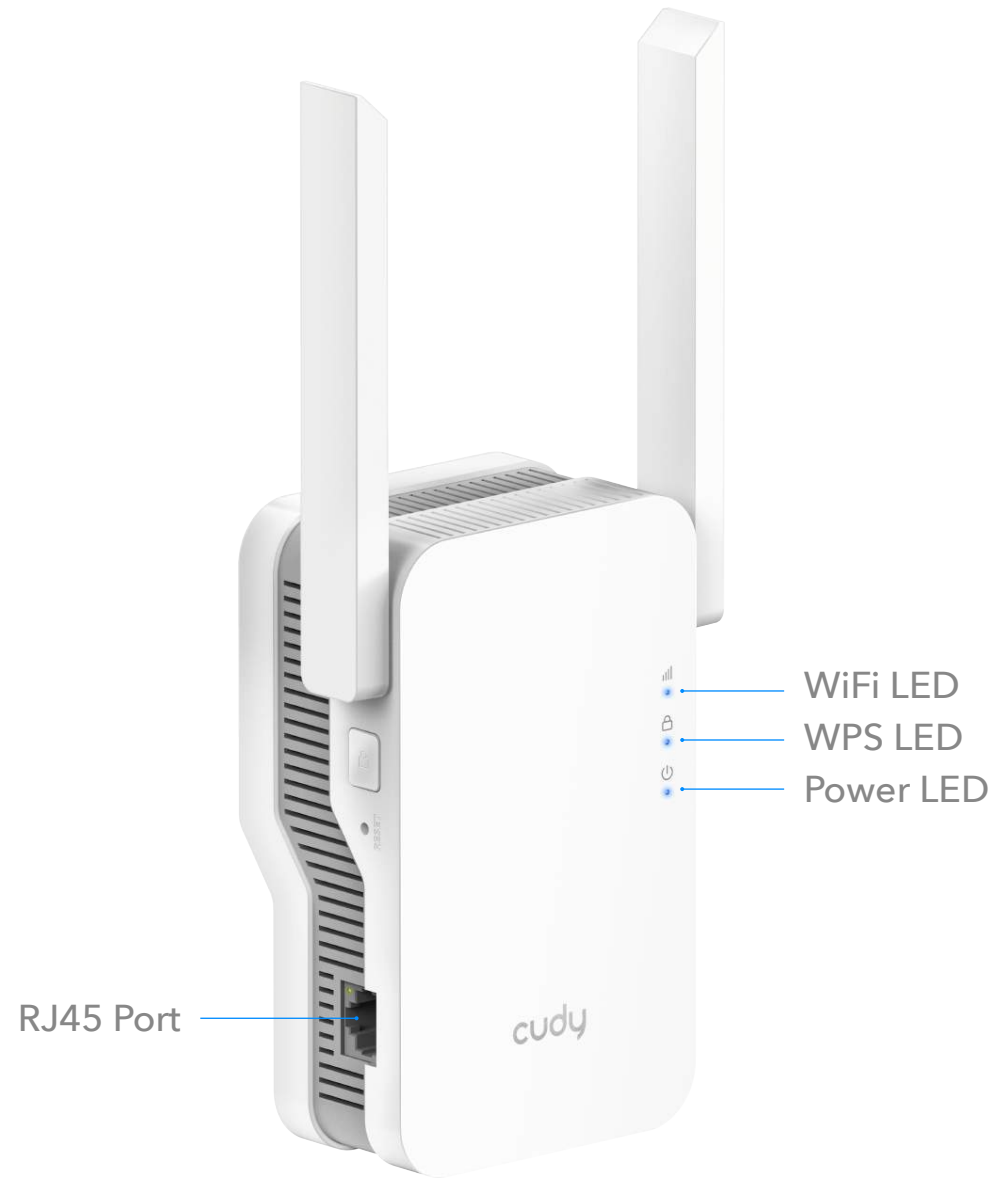

cudy

Model: RE 1800

AX1800

Wi-Fi 6 Range Extender

-  Up to 1.8Gbps Wi-Fi 6 Speed
-  Powerful Dual-Core Processor
-  2-in-1 WiFi Extender / Access Point
-  WPS Quick Setup
-  Cudy Whole Home Mesh

Features

- 2.4GHz 574Mbps + 5GHz 1201Mbps Wi-Fi Speed
- Work with any standard router or gateway
- Easily expand wireless coverage at a push of the WPS button
- Gigabit Ethernet port to connect wired devices
- External antennas for faster and more reliable Wi-Fi
- 2-in-1 WiFi Extender / Access Point
- Easy Setup Assistant with multi-language support

WiFi Range Extender

Boosts the range of your existing WiFi and creates a stronger signal in hard-to-reach areas

Existing WiFi

Sometimes your router does not provide the WiFi coverage you need

Wi-Fi Extender Mode

Access Point Mode

Say Goodbye to Dead Spots and Buffering

Enjoy Cudy Whole Home Mesh Wi-Fi System

- 4K 5GHz 1201Mbps
- 2.4GHz 574Mbps

Specifications

Product Name	AX1800 Dual Band Wi-Fi 6 Range Extender
Product Model	RE1800
Processor	MT7621A + MT7905DAN + MT7975DN
Flash	64Mbit (8MB)
DDR	1Gbit (128MB)
Standards and Protocols	IEEE 802.11ax /IEEE 802.11ac /IEEE 802.11n/ IEEE 802.11g /IEEE 802.11a /IEEE 802.11b
Frequency	2.4GHz & 5GHz
Signal Rate	5GHz: Up to 1201Mbps 2.4GHz: Up to 574Mbps
Wireless Security	WPA-PSK / WPA2-PSK / WPA3
Ports	1 10/100/1000Mbps self-adaptive LAN
Power	Direct plug-in power supply (100V-240V)
Buttons	Reset Button / WPS Button
Antenna	5dBi antennas
LED Lights	WiFi / WPS / Power
Environment	Operating Temperature: 0°C~40°C
	Storage Temperature: -40°C~70°C
	Operating Humidity: 10%~90% non-condensing
	Storage Humidity: 5%~90% non-condensing