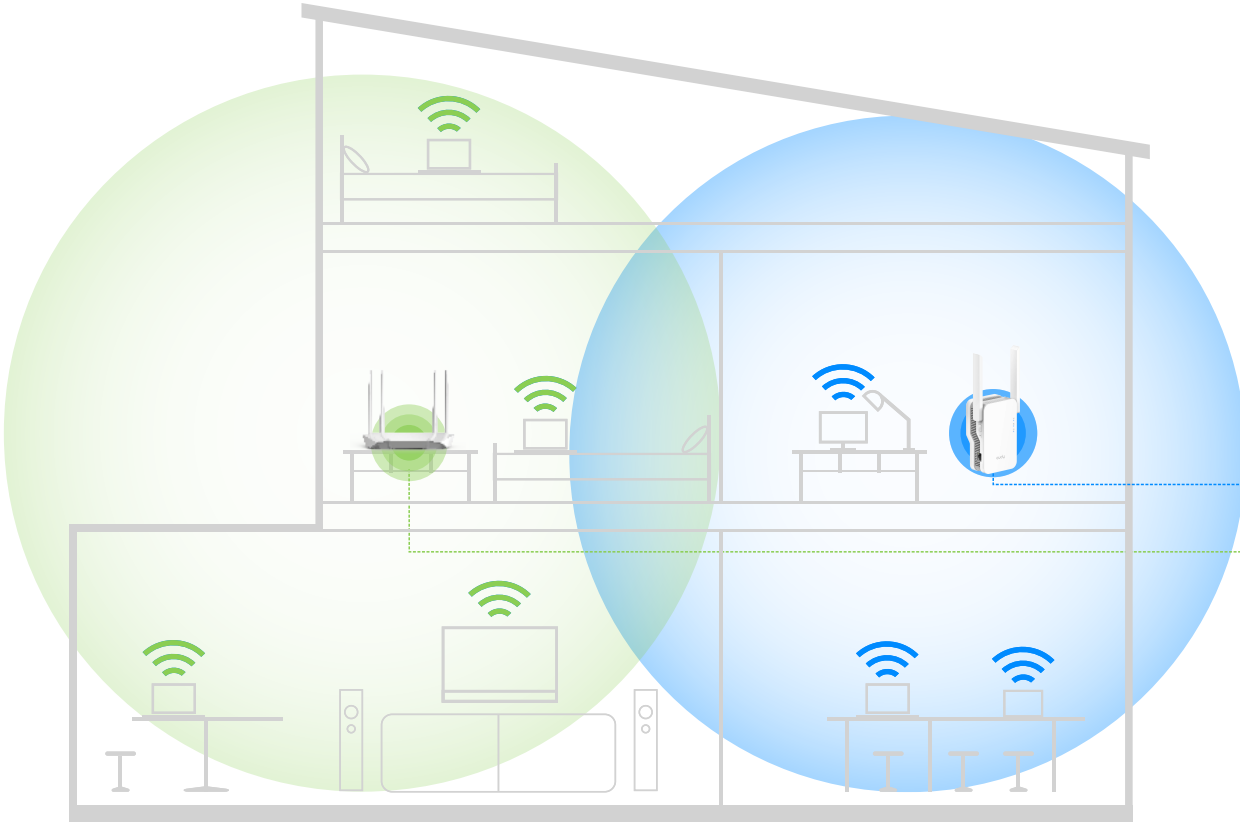

cudy

Model: RE 1800

AX1800

Wi-Fi 6 Range Extender

-  Up to 1.8Gbps Wi-Fi 6 Speed
-  Powerful Dual-Core Processor
-  2-in-1 WiFi Extender / Access Point
-  WPS Quick Setup
-  Cudy Whole Home Mesh

Features

- 2.4GHz 574Mbps + 5GHz 1201Mbps Wi-Fi Speed
- Work with any standard router or gateway
- Easily expand wireless coverage at a push of the WPS button
- Gigabit Ethernet port to connect wired devices
- External antennas for faster and more reliable Wi-Fi
- 2-in-1 WiFi Extender / Access Point
- Easy Setup Assistant with multi-language support

WiFi Range Extender

Boosts the range of your existing WiFi and creates a stronger signal in hard-to-reach areas

Existing WiFi

Sometimes your router does not provide the WiFi coverage you need

Wi-Fi Extender Mode

Access Point Mode

Say Goodbye to Dead Spots and Buffering

Enjoy Cudy Whole Home Mesh Wi-Fi System

- 4K 5GHz 1201Mbps
- 2.4GHz 574Mbps

Specifications

Product Name	AX1800 Dual Band Wi-Fi 6 Range Extender
Product Model	RE1800
Processor	MT7621A + MT7905DAN + MT7975DN
Flash	64Mbit (8MB)
DDR	1Gbit (128MB)
Standards and Protocols	IEEE 802.11ax /IEEE 802.11ac /IEEE 802.11n/ IEEE 802.11g /IEEE 802.11a /IEEE 802.11b
Frequency	2.4GHz & 5GHz
Signal Rate	5GHz: Up to 1201Mbps 2.4GHz: Up to 574Mbps
Wireless Security	WPA-PSK / WPA2-PSK / WPA3
Ports	1 10/100/1000Mbps self-adaptive LAN
Power	Direct plug-in power supply (100V-240V)
Buttons	Reset Button / WPS Button
Antenna	5dBi antennas
LED Lights	WiFi / WPS / Power
Environment	Operating Temperature: 0°C~40°C
	Storage Temperature: -40°C~70°C
	Operating Humidity: 10%~90% non-condensing
	Storage Humidity: 5%~90% non-condensing