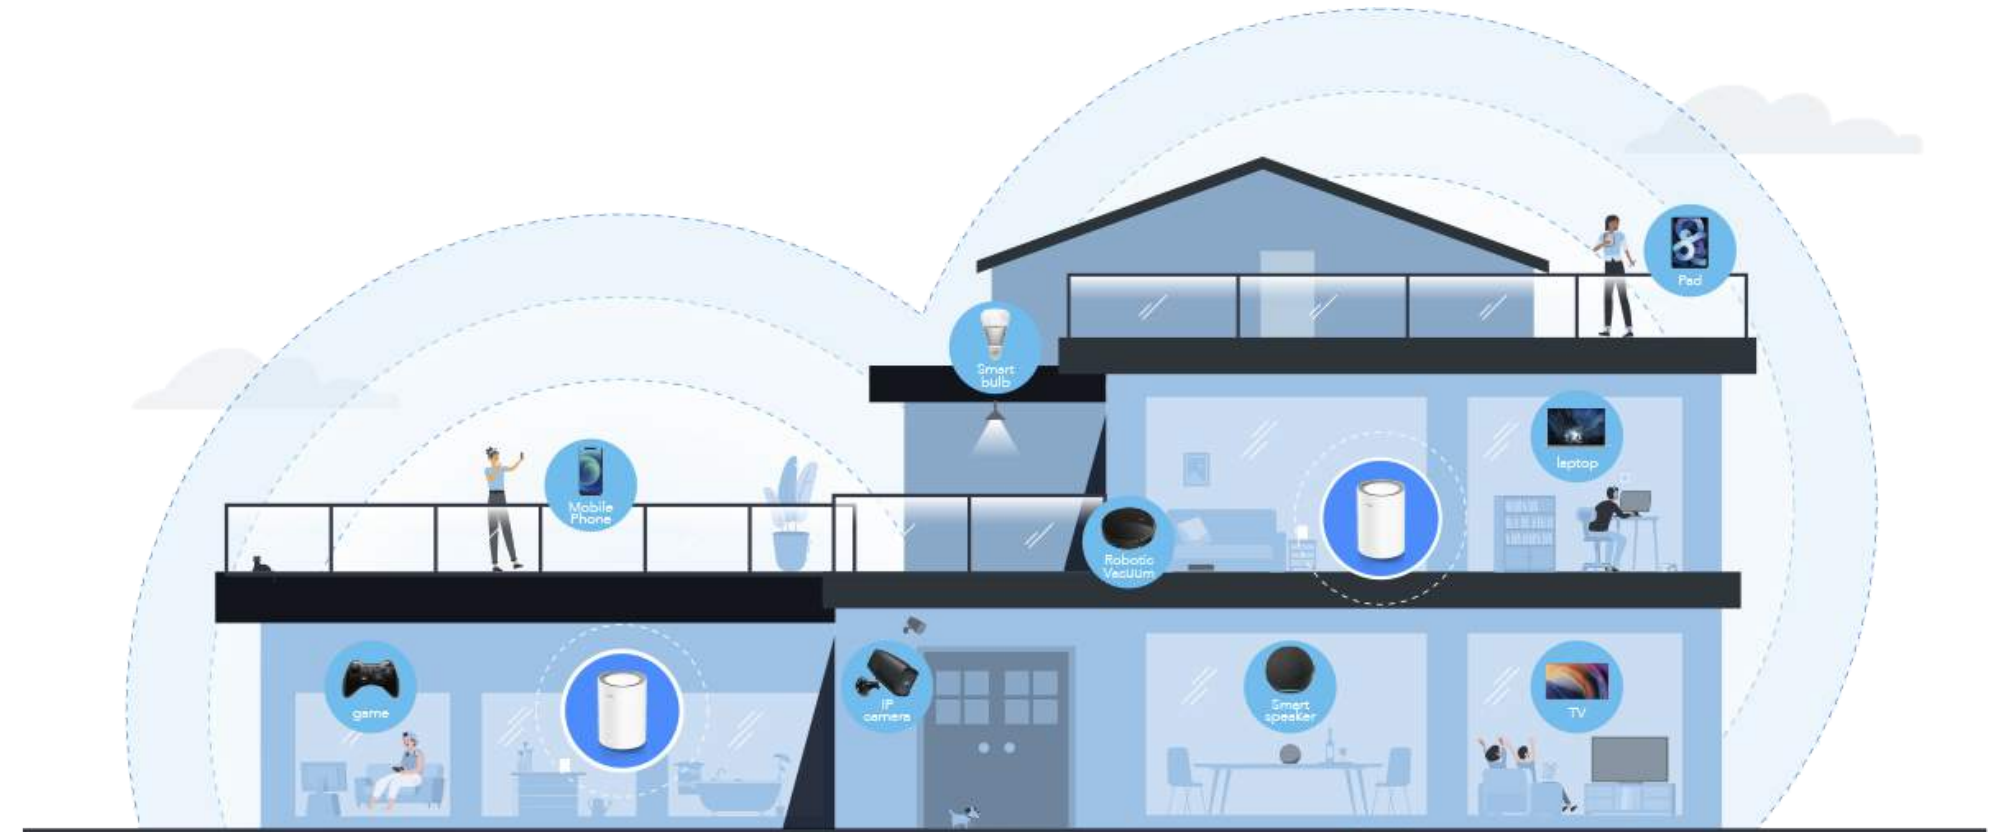

cudy

Model: RE 1800

AX1800

Wi-Fi 6 Range Extender

-  Up to 1.8Gbps Wi-Fi 6 Speed
-  Powerful Dual-Core Processor
-  2-in-1 WiFi Extender / Access Point
-  WPS Quick Setup
-  Cudy Whole Home Mesh

Features

- 2.4GHz 574Mbps + 5GHz 1201Mbps Wi-Fi Speed
- Work with any standard router or gateway
- Easily expand wireless coverage at a push of the WPS button
- Gigabit Ethernet port to connect wired devices
- External antennas for faster and more reliable Wi-Fi
- 2-in-1 WiFi Extender / Access Point
- Easy Setup Assistant with multi-language support

WiFi Range Extender

Boosts the range of your existing WiFi and creates a stronger signal in hard-to-reach areas

Existing WiFi

Sometimes your router does not provide the WiFi coverage you need

Wi-Fi Extender Mode

Access Point Mode

Say Goodbye to Dead Spots and Buffering

Enjoy Cudy Whole Home Mesh Wi-Fi System

- 4K 5GHz 1201Mbps
- 2.4GHz 574Mbps

Specifications

Product Name	AX1800 Dual Band Wi-Fi 6 Range Extender
Product Model	RE1800
Processor	MT7621A + MT7905DAN + MT7975DN
Flash	64Mbit (8MB)
DDR	1Gbit (128MB)
Standards and Protocols	IEEE 802.11ax /IEEE 802.11ac /IEEE 802.11n/ IEEE 802.11g /IEEE 802.11a /IEEE 802.11b
Frequency	2.4GHz & 5GHz
Signal Rate	5GHz: Up to 1201Mbps 2.4GHz: Up to 574Mbps
Wireless Security	WPA-PSK / WPA2-PSK / WPA3
Ports	1 10/100/1000Mbps self-adaptive LAN
Power	Direct plug-in power supply (100V-240V)
Buttons	Reset Button / WPS Button
Antenna	5dBi antennas
LED Lights	WiFi / WPS / Power
Environment	Operating Temperature: 0°C~40°C
	Storage Temperature: -40°C~70°C
	Operating Humidity: 10%~90% non-condensing
	Storage Humidity: 5%~90% non-condensing