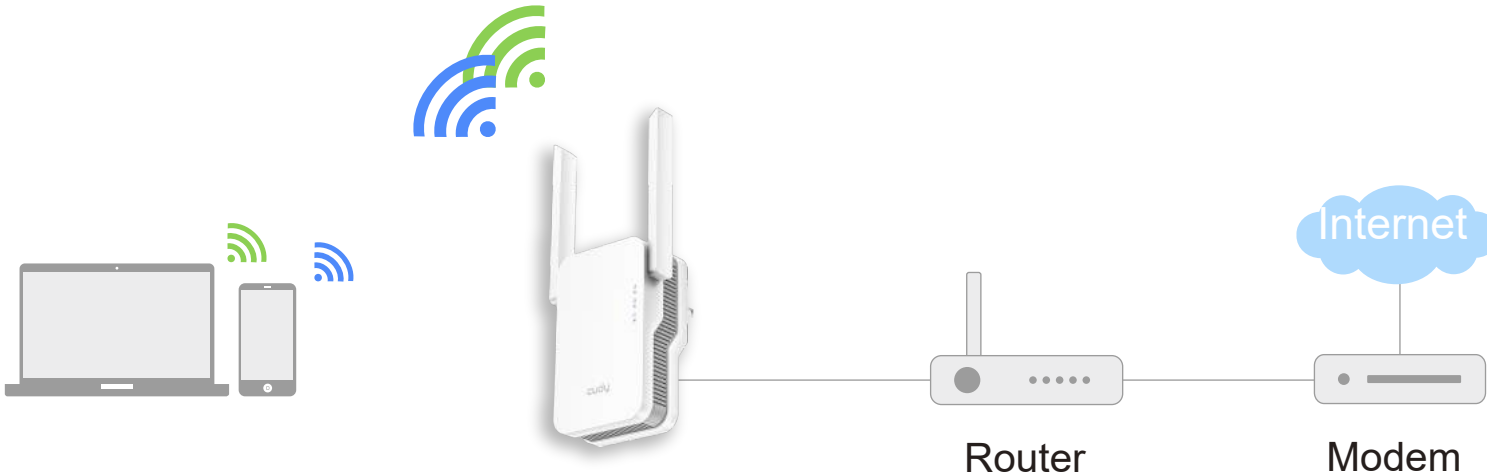

cudy

Model: RE 1800

AX1800

Wi-Fi 6 Range Extender

-  Up to 1.8Gbps Wi-Fi 6 Speed
-  Powerful Dual-Core Processor
-  2-in-1 WiFi Extender / Access Point
-  WPS Quick Setup
-  Cudy Whole Home Mesh

Features

- 2.4GHz 574Mbps + 5GHz 1201Mbps Wi-Fi Speed
- Work with any standard router or gateway
- Easily expand wireless coverage at a push of the WPS button
- Gigabit Ethernet port to connect wired devices
- External antennas for faster and more reliable Wi-Fi
- 2-in-1 WiFi Extender / Access Point
- Easy Setup Assistant with multi-language support

WiFi Range Extender

Boosts the range of your existing WiFi and creates a stronger signal in hard-to-reach areas

Existing WiFi

Sometimes your router does not provide the WiFi coverage you need

Wi-Fi Extender Mode

Access Point Mode

Say Goodbye to Dead Spots and Buffering

Enjoy Cudy Whole Home Mesh Wi-Fi System

- 4K 5GHz 1201Mbps
- 2.4GHz 574Mbps

Specifications

Product Name	AX1800 Dual Band Wi-Fi 6 Range Extender
Product Model	RE1800
Processor	MT7621A + MT7905DAN + MT7975DN
Flash	64Mbit (8MB)
DDR	1Gbit (128MB)
Standards and Protocols	IEEE 802.11ax /IEEE 802.11ac /IEEE 802.11n/ IEEE 802.11g /IEEE 802.11a /IEEE 802.11b
Frequency	2.4GHz & 5GHz
Signal Rate	5GHz: Up to 1201Mbps 2.4GHz: Up to 574Mbps
Wireless Security	WPA-PSK / WPA2-PSK / WPA3
Ports	1 10/100/1000Mbps self-adaptive LAN
Power	Direct plug-in power supply (100V-240V)
Buttons	Reset Button / WPS Button
Antenna	5dBi antennas
LED Lights	WiFi / WPS / Power
Environment	Operating Temperature: 0°C~40°C
	Storage Temperature: -40°C~70°C
	Operating Humidity: 10%~90% non-condensing
	Storage Humidity: 5%~90% non-condensing