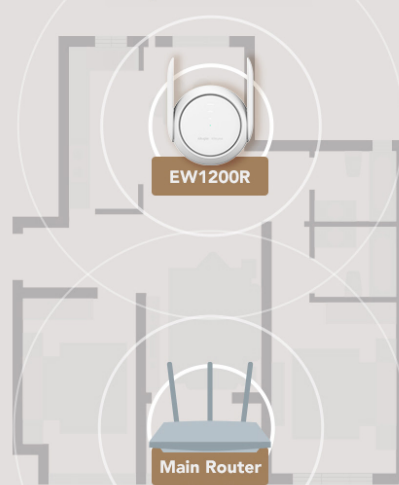

Repeater Mode

* WPS / Mesh / Reset button all in one