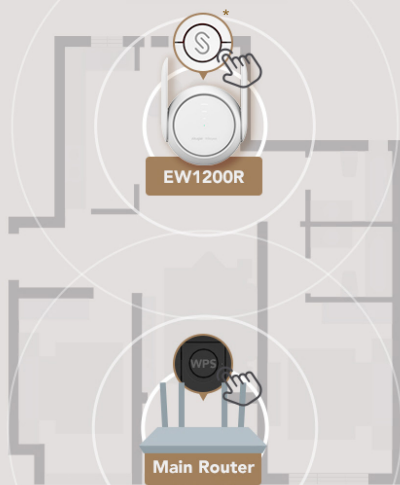

Highlight Features

Reyee Mesh Brings you Unlimited Signal Connection Everywhere you Go

When the primary router is Reyee Mesh Wi-Fi series, mesh them up and enjoy the seamless network!

More Wireless Mode Options, More Surprise

WPS Mode WISP Mode Repeater Mode AP Mode

WPS Mode

Repeater Mode

* WPS / Mesh / Reset button all in one