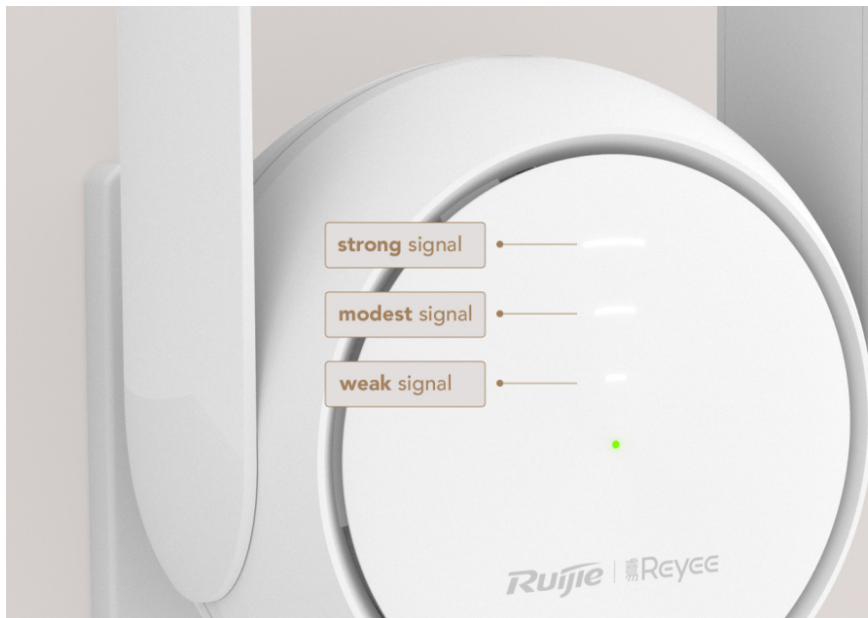

### Highlights

- Cover your whole home network with one-click
- Unbreakable Wi-Fi signal throughout your Home
- Three-bar signal indicator guides you to find the best spot
- Reyee Mesh brings you unlimited signal connection everywhere you go
- More wireless mode options, more surprise
- Take control of your home network at your fingertips

## Unbreakable Wi-Fi Signal throughout Your Home

Thanks to the built-in **signal amplifiers**, EW1200R can penetrate more walls and expand the signal to every single corner of your home.

strong signal

modest signal

weak signal

## Three-bar Signal Indicator Guides you to Find the Best Spot

EW1200R clearly shows you the signal strength and guides you the best spot to position the repeater, while others only give you the "Yes or No" answer