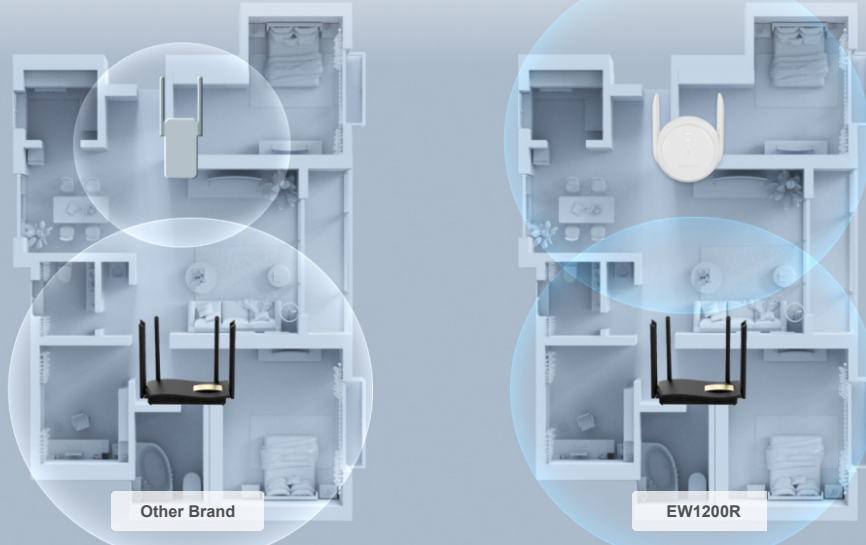

### Highlights

- Cover your whole home network with one-click
- Unbreakable Wi-Fi signal throughout your Home
- Three-bar signal indicator guides you to find the best spot
- Reyee Mesh brings you unlimited signal connection everywhere you go
- More wireless mode options, more surprise
- Take control of your home network at your fingertips

## Unbreakable Wi-Fi Signal throughout Your Home

Thanks to the built-in **signal amplifiers**, EW1200R can penetrate more walls and expand the signal to every single corner of your home.

strong signal

modest signal