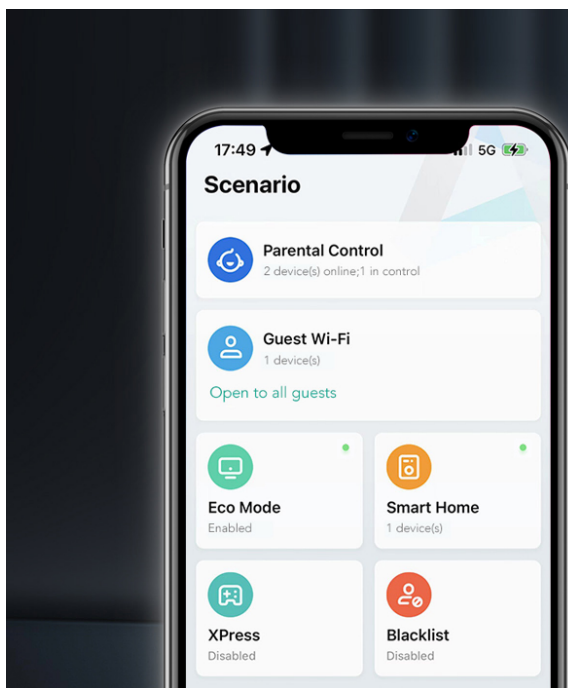

Highlight Features

RG-EW1800GX PRO

An Unprecedented Wireless Experience in WiFi 6

All-round upgrade of Wi-Fi performance,
Improve the overall networking experience for users.

5 Gigabit
Ethernet ports

1800M
Dual-band

Highlight Features

Strong Signal Received, Feels like “wall-less”

Beamforming technology and built-in signal amplifiers combine to enhance strong Wi-Fi signal throughout your home.

* The data is supported by Tolly Test under the laboratory condition.

Seamless Roaming, Full Space Coverage Wi-Fi Solutions

Amazed by [Reyee Mesh](#)

Highlight Features

Born For Multi-user

Upgraded **MU-MIMO** version together with **OFDMA** tech provide 2.5x greater capacity to connect more terminals.
New-Gen tech "**BSS colouring**", Smart anti-interference from nearby Wi-Fi signals.

Take Control of Your Home Network at Fingertips

Set up your home network in **Reyee Router App** in two minutes. More **Life-time Free** functions are waiting for you to Explore, Experience, Expect.

- Remote Management
- Parental Control
- Smart Home