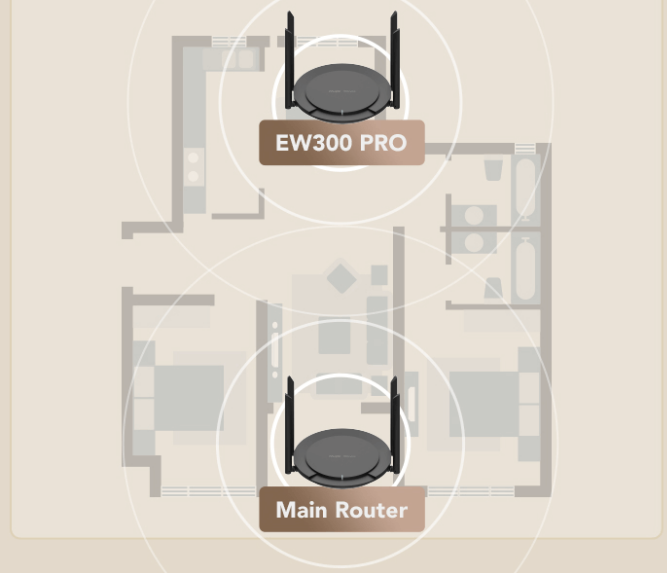

Smart choice for your cozy family.
Best solution to fully utilize your Megabit bandwidth.

4 Megabit Ethernet ports

300Mbps

802.11n

Stronger Signal than the Average

Equipped with signal amplifiers (FEM),
four 5dBi omnidirectional antennas guarantee you efficient and stable connections.

WISP & Repeater Mode Supported

Newly-added WISP & Repeater mode can amplify Wi-Fi signals to wider range.
Enjoy whole-room WiFi coverage and lag free network.

WISP Mode

Repeater Mode

Easy Configuration, Easy Life

Newbie-friendly configuration,
connect to the internet by a few clicks.

The smartphone screen shows the Reyee Router App interface. At the top, it displays the time 17:49, signal strength, 5G, and battery level. The main section is titled "Scenario" and contains several feature cards: