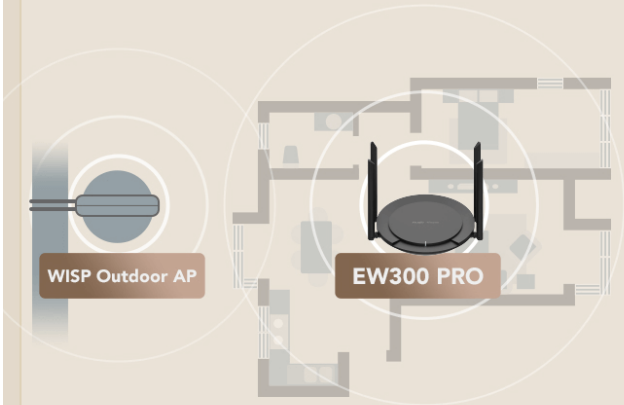

Smart choice for your cozy family.
Best solution to fully utilize your Megabit bandwidth.

4 Megabit Ethernet ports

300Mbps

802.11n

Stronger Signal than the Average

Equipped with signal amplifiers (FEM),
four 5dBi omnidirectional antennas guarantee you efficient and stable connections.

WISP & Repeater Mode Supported

Newly-added WISP & Repeater mode can amplify Wi-Fi signals to wider range.
Enjoy whole-room WiFi coverage and lag free network.

WISP Mode

Repeater Mode

Easy Configuration, Easy Life

Newbie-friendly configuration,
connect to the internet by a few clicks.

The smartphone screen shows the Reyee Router App interface. At the top, it displays the time 17:49, signal strength, 5G, and battery level. The main section is titled "Scenario" and contains several feature cards: