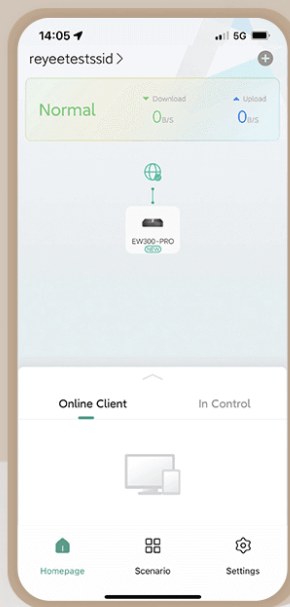

Smart choice for your cozy family.
Best solution to fully utilize your Megabit bandwidth.

4 Megabit Ethernet ports

300Mbps

802.11n

Stronger Signal than the Average

Equipped with signal amplifiers (FEM),
four 5dBi omnidirectional antennas guarantee you efficient and stable connections.

WISP & Repeater Mode Supported

Newly-added WISP & Repeater mode can amplify Wi-Fi signals to wider range.
Enjoy whole-room WiFi coverage and lag free network.

WISP Mode

Repeater Mode

Easy Configuration, Easy Life

Newbie-friendly configuration,
connect to the internet by a few clicks.

The smartphone screen shows the Reyee Router App interface. At the top, it displays the time 17:49, signal strength, 5G, and battery level. The main section is titled "Scenario" and contains several feature cards:

Below the phone, three icons represent key features: Remote Management (cloud with lock), Parental Control (person with lock), and Guest Wi-Fi (Wi-Fi signal). To the right, there is a QR code, the Reyee logo, and buttons for "GET IT ON Google Play" and "Download on the App Store".