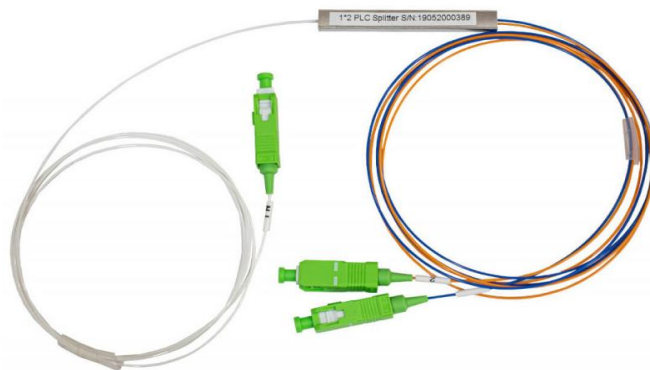

SPLSA-1X2

1X2 Mini 0.9mm PLC Splitter Data Sheet

Operating Wavelength(nm)	1260-1650	Inspected date	2019/5/20
P/N:	1x2-0.9-1.0M-SC/APC	S/N:	19052000389
Fiber type	G657A1	Fiber Length(m)	≥1.0
Connector Type	SC/APC	Package Dimension(mm)	60x7x4
Storage Temperature	-40 ~+85℃	Operating Temperature	-40 ~+85℃