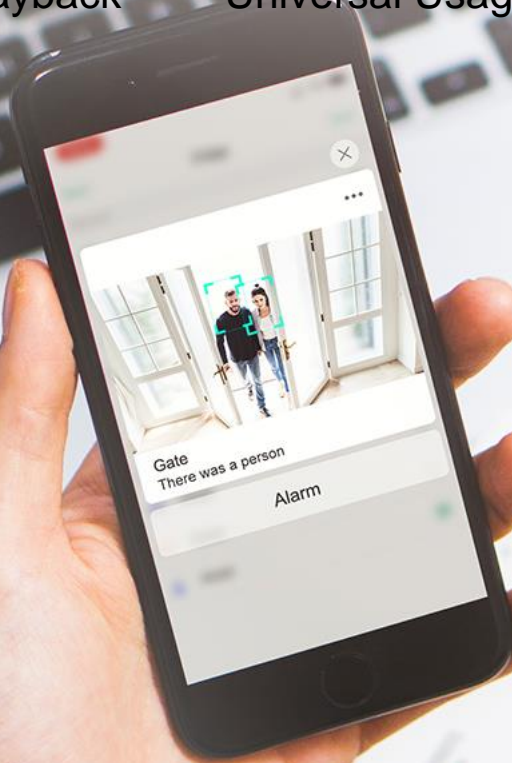

Wide-angle Lens

HD Image Quality

Normal Image Quality

1080P Image Quality

HD Infrared Night Vision

Night vision enhanced by multiplex infrared LED, the shooting range is up to 5-7 meters. No matter how dark it is, the image is still clear. Safety is guaranteed in the evenings.

IR Night
Vision

24h Guard

Night Vision
Distance 5-7 m

App Control

View what's happening around your house through the app.
Easy live stream and video playback.

Two-way Audio

Video Playback

Universal Usage

Remote Control

Multi-user Sharing

Activity Zone

Accurately draw customized activity zones in the mobile app.
Irrelevant information outside the area would be filtered.
The key area, the key focus.

PIR sensing and triggering, with the help of cloud-based intelligence, are more than just a little bit smarter.

PIR sensing technology + cloud image analysis

PIR triggers the camera, and real-time analysis is done in the cloud and notifications are pushed to the app instantly.

Advanced AI technology. The ability to think makes it different.