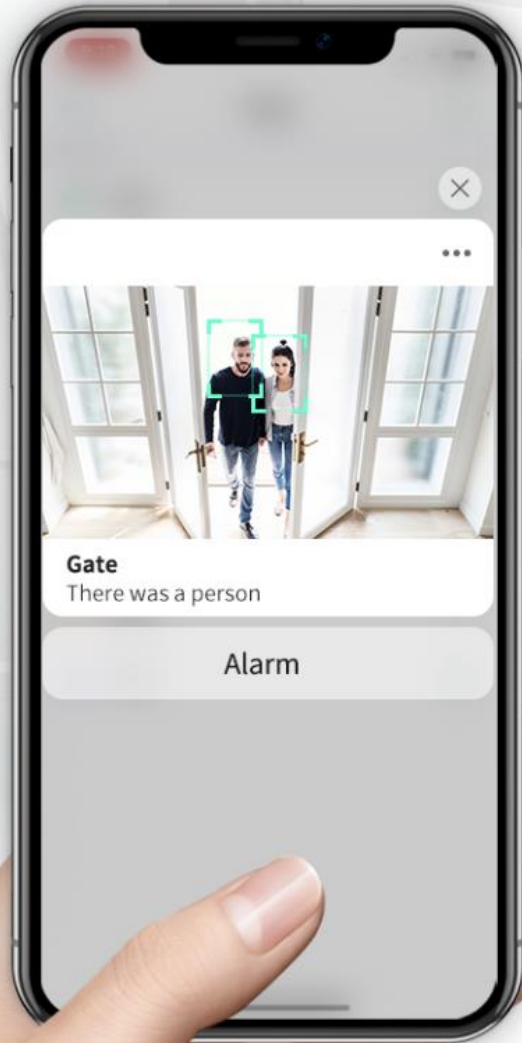

Remote Control

Multi-user Sharing

Activity Zone

Accurately draw customized activity zones in the mobile app.
Irrelevant information outside the area would be filtered.
The key area, the key focus.

PIR sensing and triggering, with the help of cloud-based intelligence, are more than just a little bit smarter.

Object recognition and behavior analysis.

AI recognition and analysis algorithms intelligently distinguish humans, vehicles, pets with detailed analysis results of passing, staying or leaving, etc.

Notifications are pushed to the app instantly, keeping you informed of what's happening wherever you are.

Human Recognition

Pet Identification

Vehicle Identification

Parcel Inspection

Smart Notification

Set targeted category in the app, and the cloud AI system will only push notifications when the targets are detected. No more redundant pushes.

Easy to share access with family and friends.

Access can be shared through the mobile app.
Family and friends can scan the code to get camera access fast and easily.

Camera Sharing

Scan Code for Sharing

Alternative Methods of Storage