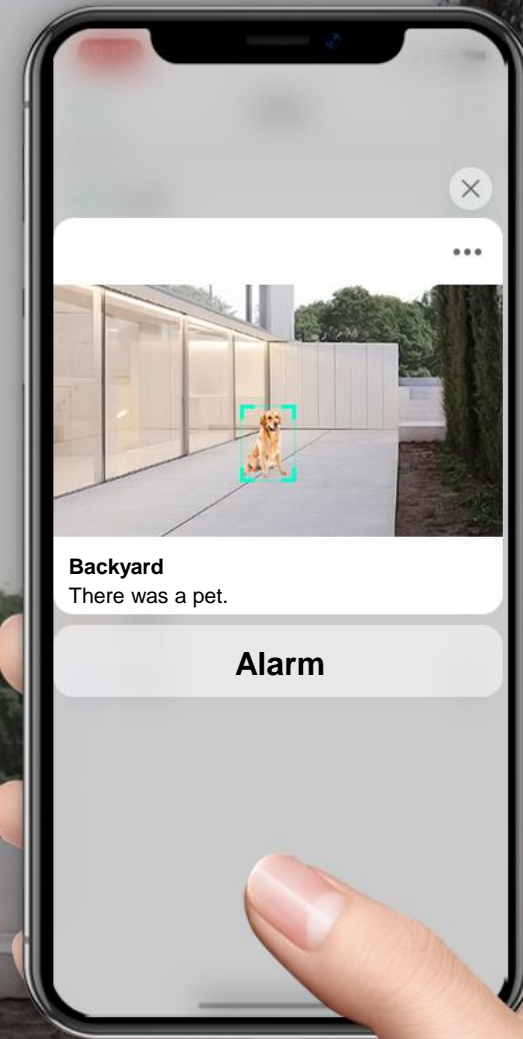

IR Night
Vision

24h Guard

Night Vision
Distance 5-7 m

App Control

View what's happening around your house through the app.
Easy live stream and video playback.

Two-way Audio

Video Playback

Universal Usage

Remote Control

Multi-user Sharing

Activity Zone

Accurately draw customized activity zones in the mobile app.
Irrelevant information outside the area would be filtered.
The key area, the key focus.

PIR sensing and triggering, with the help of cloud-based intelligence, are more than just a little bit smarter.

PIR sensing technology + cloud image analysis

PIR triggers the camera, and real-time analysis is done in the cloud and notifications are pushed to the app instantly.

Advanced AI technology. The ability to think makes it different.

Object recognition and behavior analysis.

AI recognition and analysis algorithms intelligently distinguish humans, vehicles, pets with detailed analysis results of passing, staying or leaving, etc.

Notifications are pushed to the app instantly, keeping you informed of what's happening wherever you are.