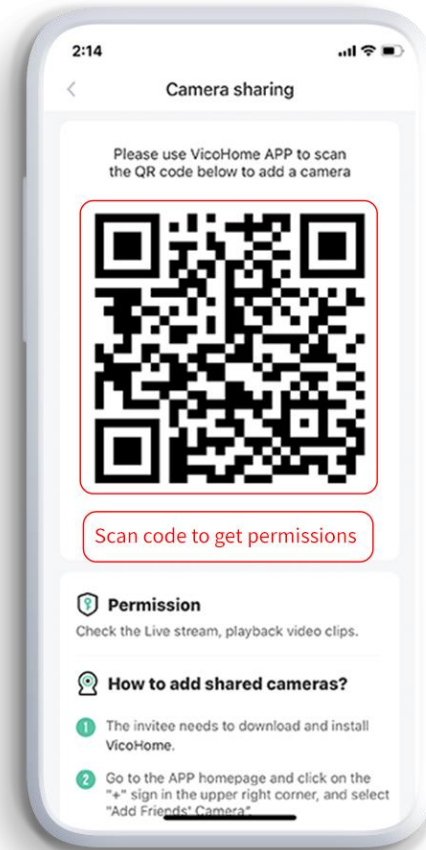

Easy to share access with family and friends.

Access can be shared through the mobile app.
Family and friends can scan the code to get camera access fast and easily.

Camera Sharing

Scan Code for Sharing

Alternative Methods of Storage