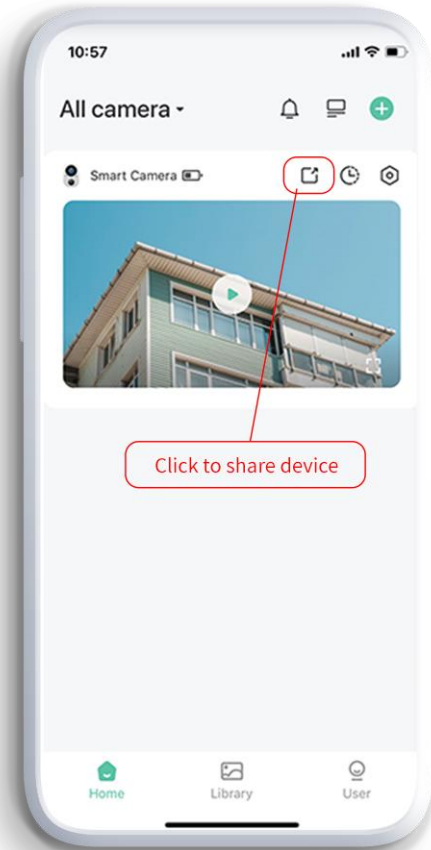

Push activities of humans

Push activities of pets

Package deliver notification

Vehicle parking alert

Two-way audio for live communication.

With the built-in waterproof and dustproof microphone and Hi-Fi speaker, you can warn remotely to stop the loss in case of an emergency. For family and friends, live chat to experience intimate interactions, regardless of time and location.

Easy to share access with family and friends.

Access can be shared through the mobile app.
Family and friends can scan the code to get camera access fast and easily.

Camera Sharing

Scan Code for Sharing

Alternative Methods of Storage