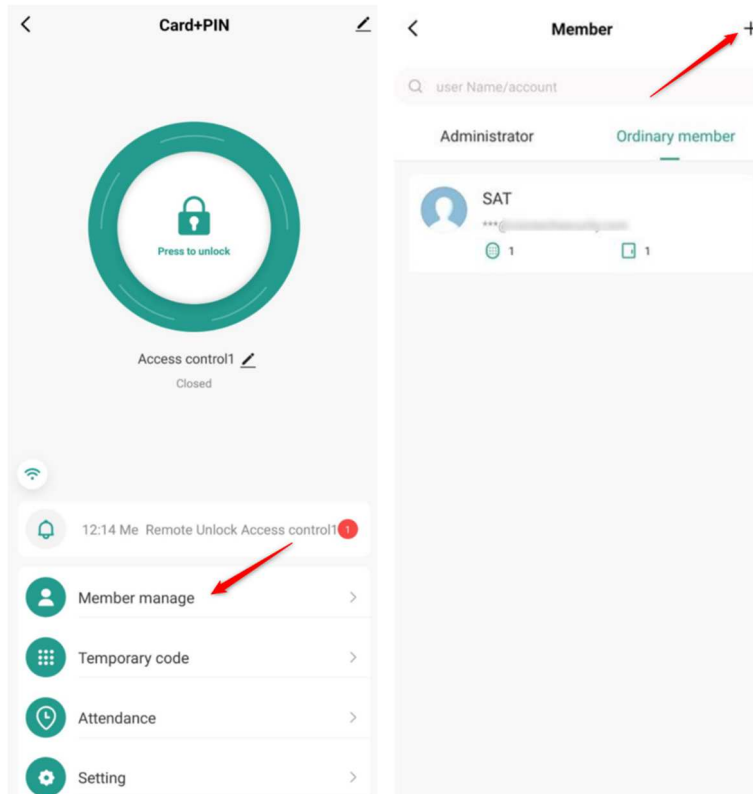

# AGREGAR USUARIO INVITADO

Para agregar un nuevo usuario, se invita a una cuenta de Tuya Smart, la cual tendrá acceso al AC109-WIFI para activar el relé:

Cancel      **Add user**      Next step

---

User name      Please input

---

Country/area      Spain +34 >

---

User account      Input phone No. or e-mail

---

Administrator     

Administrators can manage devices and members, but members can only read unlock & alarm records

Una vez compartido el AC109-WIFI a la cuenta, esta podrá activar el relé.

A esta cuenta se le pueden **establecer códigos PIN y tarjetas:**

The screenshot shows a mobile app interface for adding a code or card. At the top, there is a back arrow on the left and "Delete us..." on the right. Below this is a profile card for "SAT" with the email address "\*\*\*@visiotechsecurity.com". Underneath the profile card, there are two sections: "Code" and "Card". Each section has a header, a sub-header (e.g., "Password5" for Code), and an "Add" button with a plus sign. A red arrow points to the "Add" button in both sections. At the bottom, there is an "Effective time" section with "Forever >" as an option.